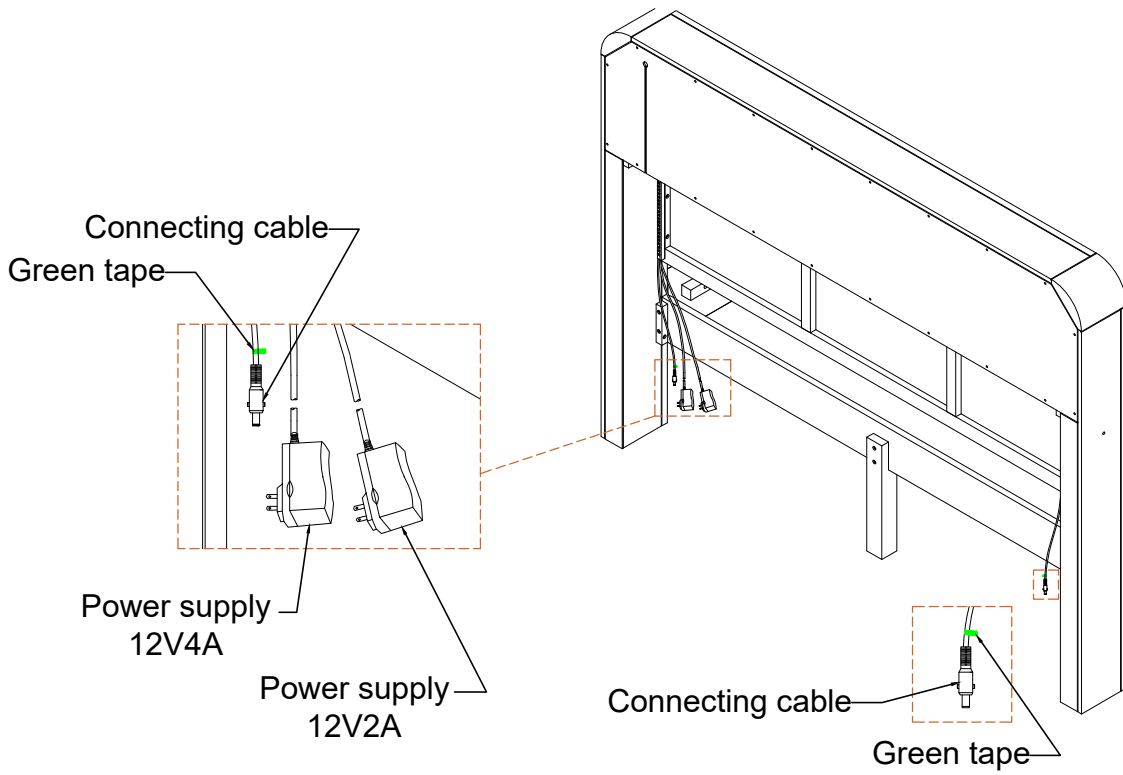

No	Name of Hardware	Q.ty
①	Bolt M6x10 	12
②	Allen Key (K5) 	1
③	Bolts M6x70 	2
④	Allen key K4 	1
⑤	Screws Ø4 x 30 	8
⑥	Phillips Screwdriver 	Not Included

1

2

3

Red tape
Connect same
color tape together

Green tape
Connect same
color tape together

7

True View

USB Outputs

USB-A or USB-C Output – 5V 3A, 9V 2A or 12V 1.5A

USB-A + USB-C Max Output – 5V 3A

Lights

Headboard lights can be switched on/off from either side of the headboard.

Automatically switch off after 60 minutes