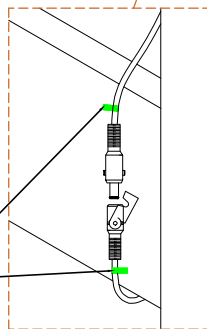

No	Name of Hardware	Q.ty
①	Bolt M6x10 	12
②	Allen Key (K5) 	1
③	Bolts M6x70 	2
④	Allen key K4 	1
⑤	Screws Ø4 x 30 	8
⑥	Phillips Screwdriver 	Not Included

1

2

3

Red tape
Connect same
color tape together

Green tape
Connect same
color tape together

7

True View

USB Outputs

USB-A or USB-C Output – 5V 3A, 9V 2A or 12V 1.5A

USB-A + USB-C Max Output – 5V 3A

Lights

Headboard lights can be switched on/off from either side of the headboard.

Automatically switch off after 60 minutes