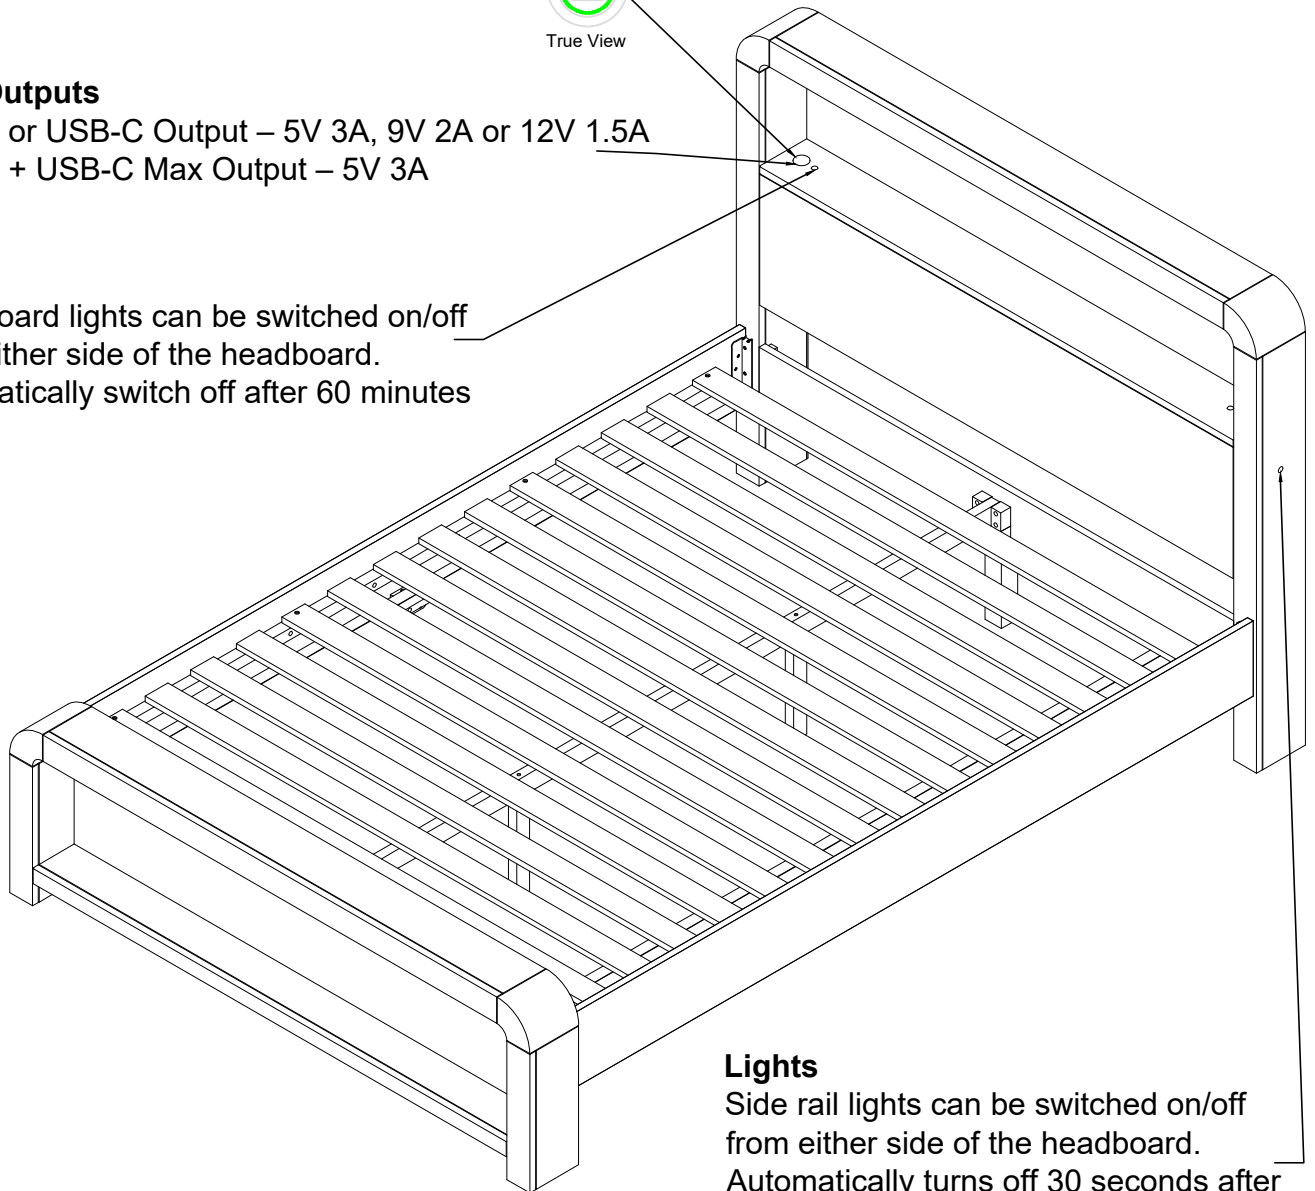

7

True View

USB Outputs

USB-A or USB-C Output – 5V 3A, 9V 2A or 12V 1.5A

USB-A + USB-C Max Output – 5V 3A

Lights

Headboard lights can be switched on/off from either side of the headboard.

Automatically switch off after 60 minutes

Lights

Side rail lights can be switched on/off from either side of the headboard.

Automatically turns off 30 seconds after power on if no motion is detected by the sensor.

Bluetooth Speakers

Search for Bluetooth devices on your audio source and connect to the Bluetooth device named **Audio Leg-Boost**.