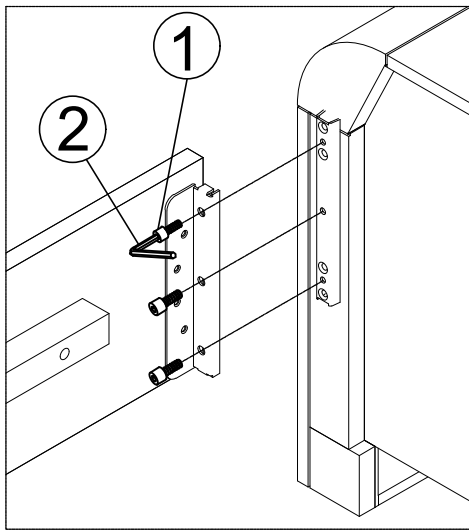

No	Name of Hardware	Q.ty
①	Bolt M6x10 	12
②	Allen Key (K5) 	1
③	Bolts M6x70 	2
④	Allen key K4 	1
⑤	Screws Ø4 x 30 	8
⑥	Phillips Screwdriver 	Not Included

1

2

3

Red tape
Connect same
color tape together

Green tape
Connect same
color tape together

7

True View

USB Outputs

USB-A or USB-C Output – 5V 3A, 9V 2A or 12V 1.5A

USB-A + USB-C Max Output – 5V 3A

Lights

Headboard lights can be switched on/off from either side of the headboard.

Automatically switch off after 60 minutes