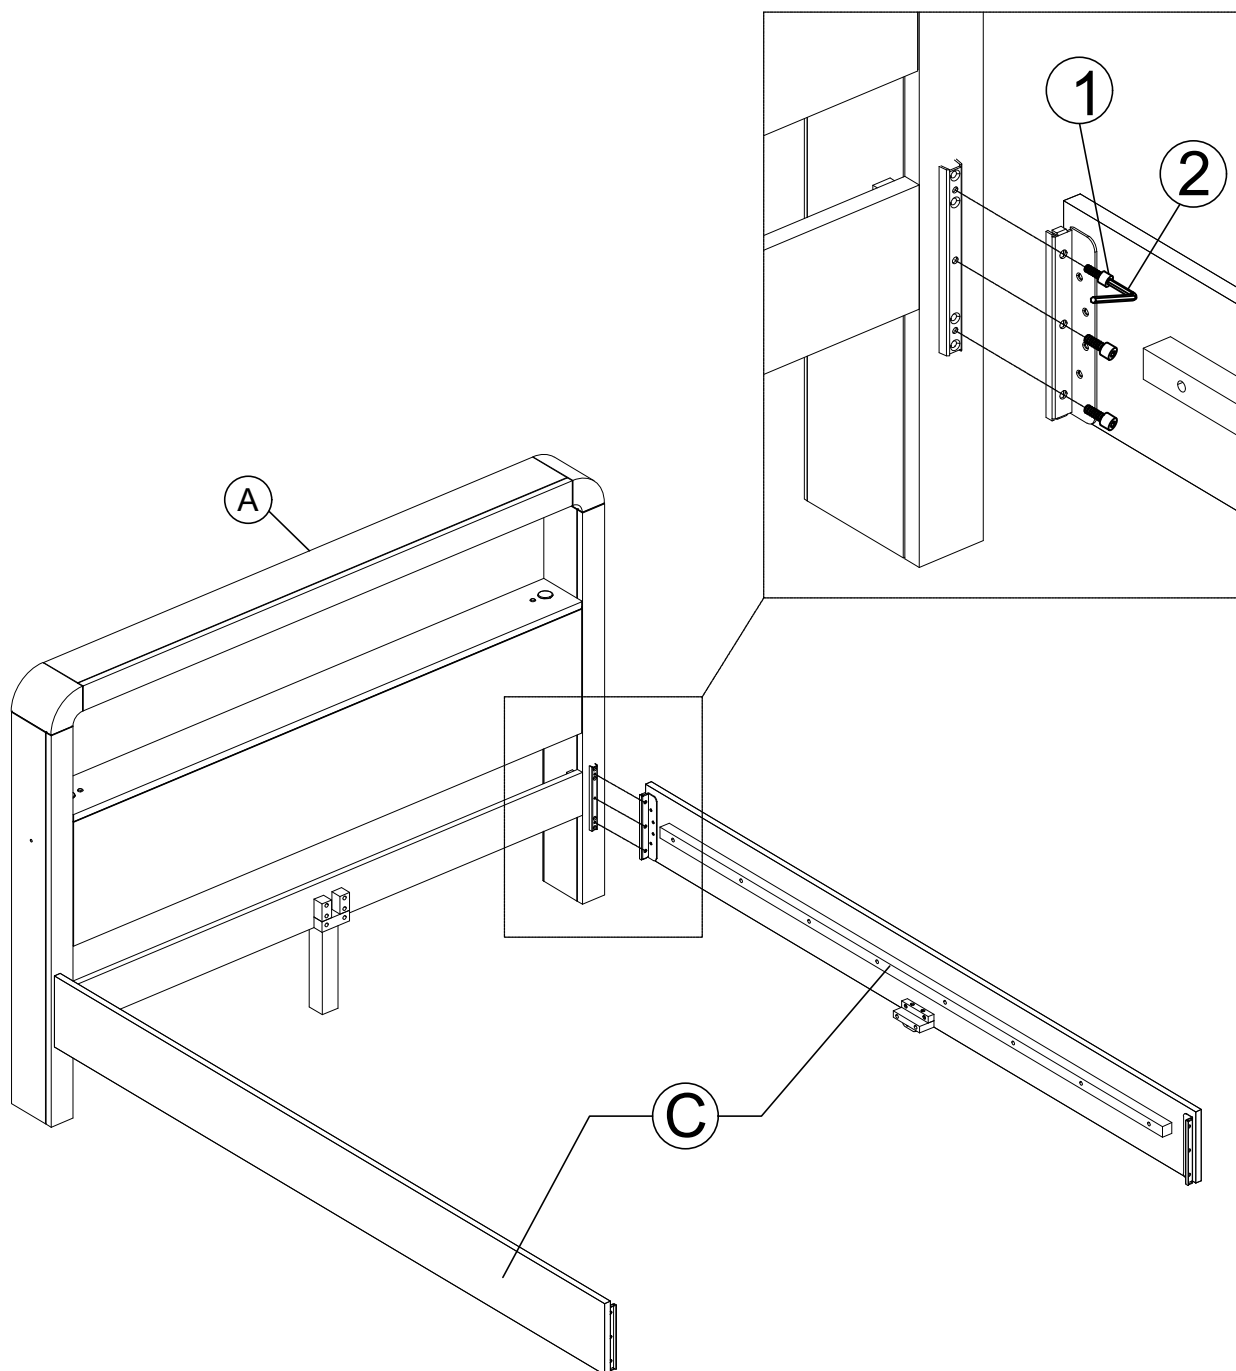

No	Name of Hardware	Q.ty
①	Bolt M6x10 	12
②	Allen Key (K5) 	1
③	Bolts M6x70 	2
④	Allen key K4 	1
⑤	Screws Ø4 x 30 	8
⑥	Phillips Screwdriver 	Not Included

1

2

3

Red tape
Connect same
color tape together

Green tape
Connect same
color tape together

7

True View

USB Outputs

USB-A or USB-C Output – 5V 3A, 9V 2A or 12V 1.5A

USB-A + USB-C Max Output – 5V 3A

Lights

Headboard lights can be switched on/off from either side of the headboard.

Automatically switch off after 60 minutes