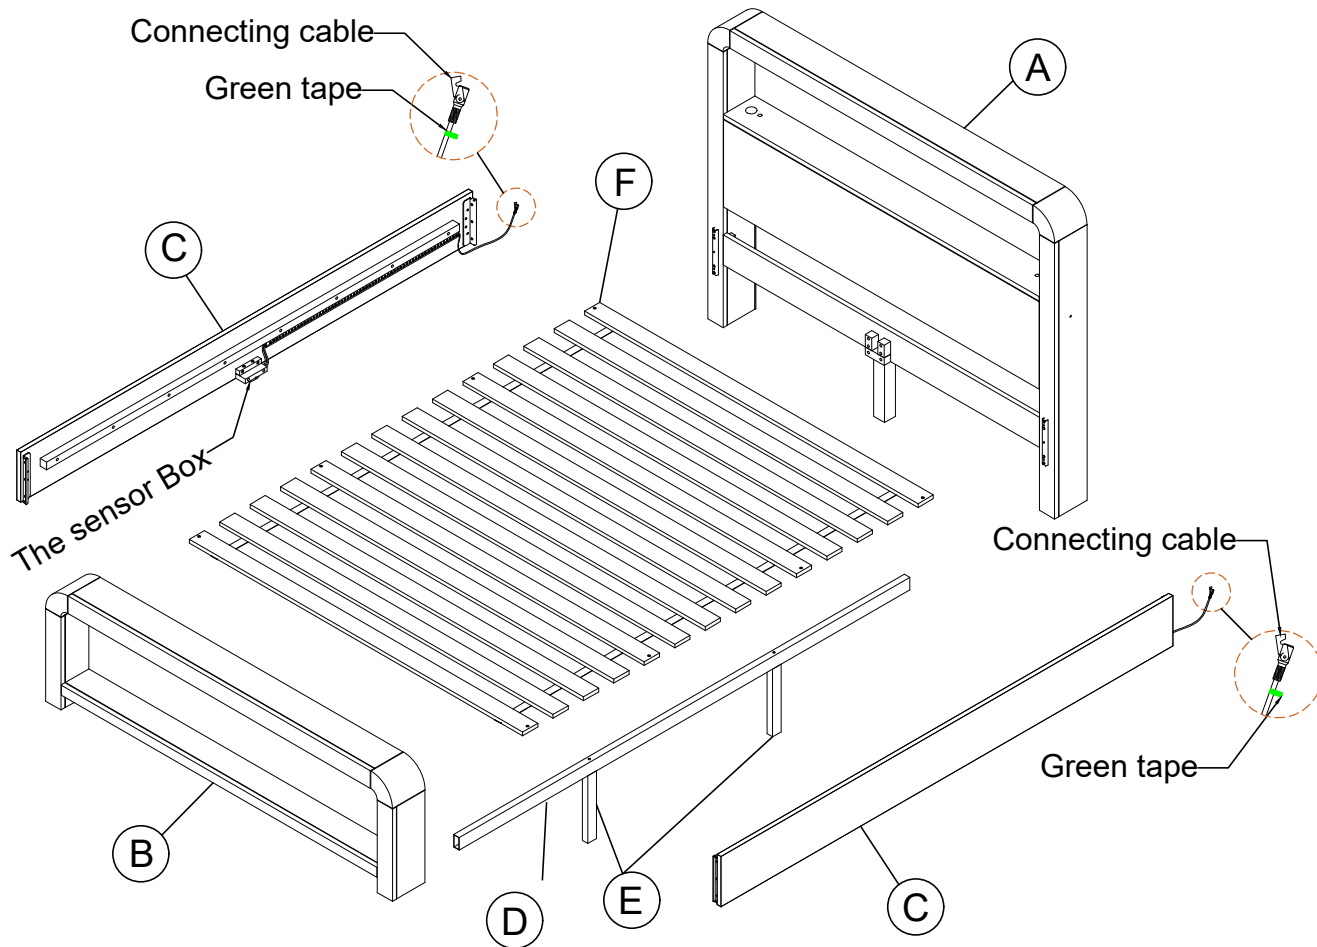

No	Name of Hardware	Q.ty
①	Bolt M6x10 	12
②	Allen Key (K5) 	1
③	Bolts M6x70 	2
④	Allen key K4 	1
⑤	Screws Ø4 x 30 	8
⑥	Phillips Screwdriver 	Not Included

1

2

3

Red tape
Connect same
color tape together

Green tape
Connect same
color tape together

7

True View

USB Outputs

USB-A or USB-C Output – 5V 3A, 9V 2A or 12V 1.5A

USB-A + USB-C Max Output – 5V 3A

Lights

Headboard lights can be switched on/off from either side of the headboard.

Automatically switch off after 60 minutes