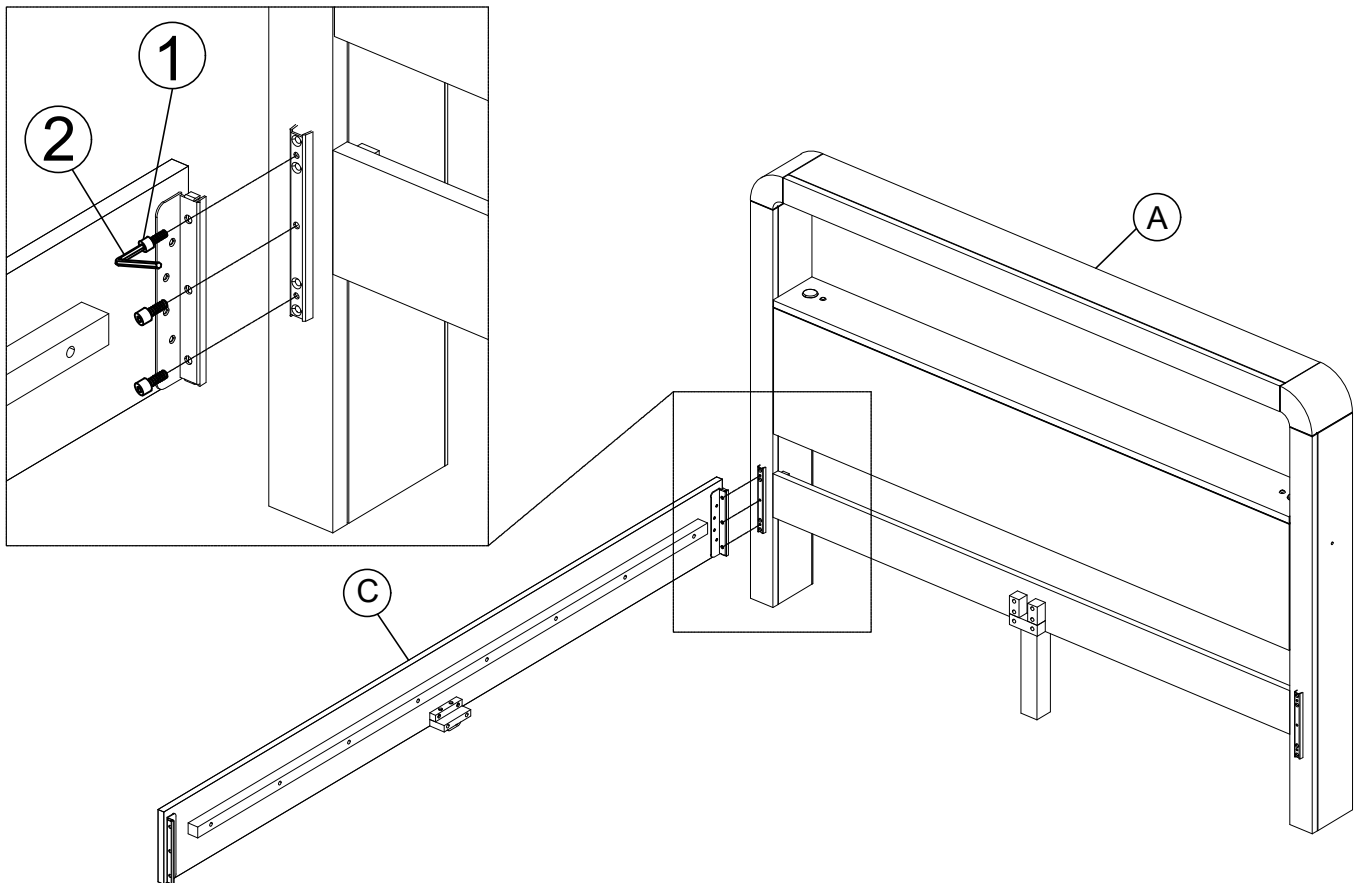

No	Name of Hardware	Q.ty
①	Bolt M6x10 	12
②	Allen Key (K5) 	1
③	Bolts M6x70 	2
④	Allen key K4 	1
⑤	Screws Ø4 x 30 	8
⑥	Phillips Screwdriver 	Not Included

1

2

3

Red tape
Connect same
color tape together

Green tape
Connect same
color tape together

7

True View

USB Outputs

USB-A or USB-C Output – 5V 3A, 9V 2A or 12V 1.5A

USB-A + USB-C Max Output – 5V 3A

Lights

Headboard lights can be switched on/off from either side of the headboard.

Automatically switch off after 60 minutes