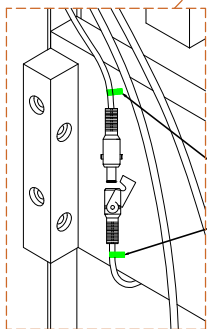

No	Name of Hardware	Q.ty
①	Bolt M6x10 	12
②	Allen Key (K5) 	1
③	Bolts M6x70 	2
④	Allen key K4 	1
⑤	Screws Ø4 x 30 	8
⑥	Phillips Screwdriver 	Not Included

1

2

3

Red tape
Connect same
color tape together

Green tape
Connect same
color tape together

7

True View

USB Outputs

USB-A or USB-C Output – 5V 3A, 9V 2A or 12V 1.5A

USB-A + USB-C Max Output – 5V 3A

Lights

Headboard lights can be switched on/off from either side of the headboard.

Automatically switch off after 60 minutes