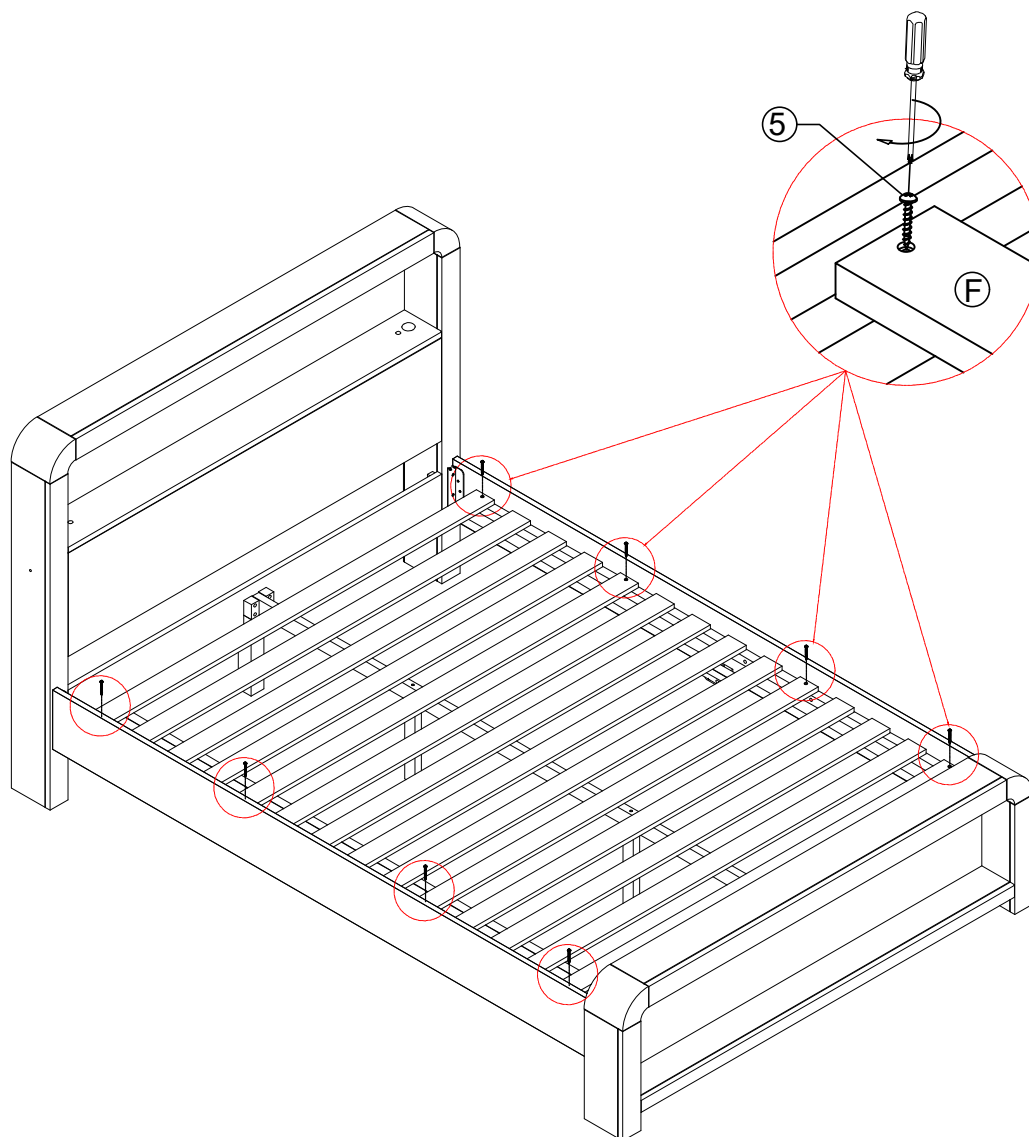

6

Safety Instructions

- This product is not intended for use by persons (including children) with reduced physical, sensory or mental capabilities, or lack of experience and knowledge, unless they have been given supervision or instruction concerning use of the product by a person responsible for their safety.
- Improper use or installation may result in the risk of fire, electric shock and/or injury. We assume no liability for any eventual damages caused by improper use or inappropriate handling, or by any other non-compliance with the instructions in this manual.
- Children should be supervised to ensure that they do not play with the product.
- This product contains moving parts. Keep fingers, hair and body parts well clear from moving parts. To reduce the risk of injury, keep children and pets clear of the product when in use.
- This product is very heavy. Only move this product by lifting the main body. Never drag.
- With time and use, bolts and screws used in the assembly process can loosen. Periodically, re-check and tighten if necessary.
- This product has been designed and intended for indoor residential use only. It is not suitable for commercial or outdoor use.
- This product is not intended to be used as part of a health care plan. Consult your medical professional before operating if you are taking medication or have physical limitations.

Electrical Instructions

- Before commencing cleaning or maintenance, ensure this product is disconnected from the power outlet.
- Disconnect this product from the power outlet before moving.
- Cease operation and disconnect from the power outlet if you ever detect a burning odour or smoke coming from the product.
- Do not operate this product if liquid spillage occurs on or around it. Disconnect from the power outlet and allow product to completely dry before reconnecting.
- Do not operate this product if damage is visible in any form.
- Do not modify or use unauthorised substitute parts.
- This product has been designed and intended for indoor residential use only. It is not suitable for commercial or outdoor use.
- This product is not intended to be used as part of a health care plan. Consult your medical professional before operating if you are taking medication or have physical limitations.
- Do not operate the power functions or charge station with wet hands.
- Check the condition of the power cord, electrical cords, transformer, plug and connector on a monthly basis. Do not operate if wear is visible.
- Ensure the power cord, electrical cords and transformer are clear of moving parts and not trapped underneath the base.
- Position the power cord to minimise a tripping hazard.
- Never attempt to open or disassemble electrical components.
- We recommend the use of a surge protector (not included).