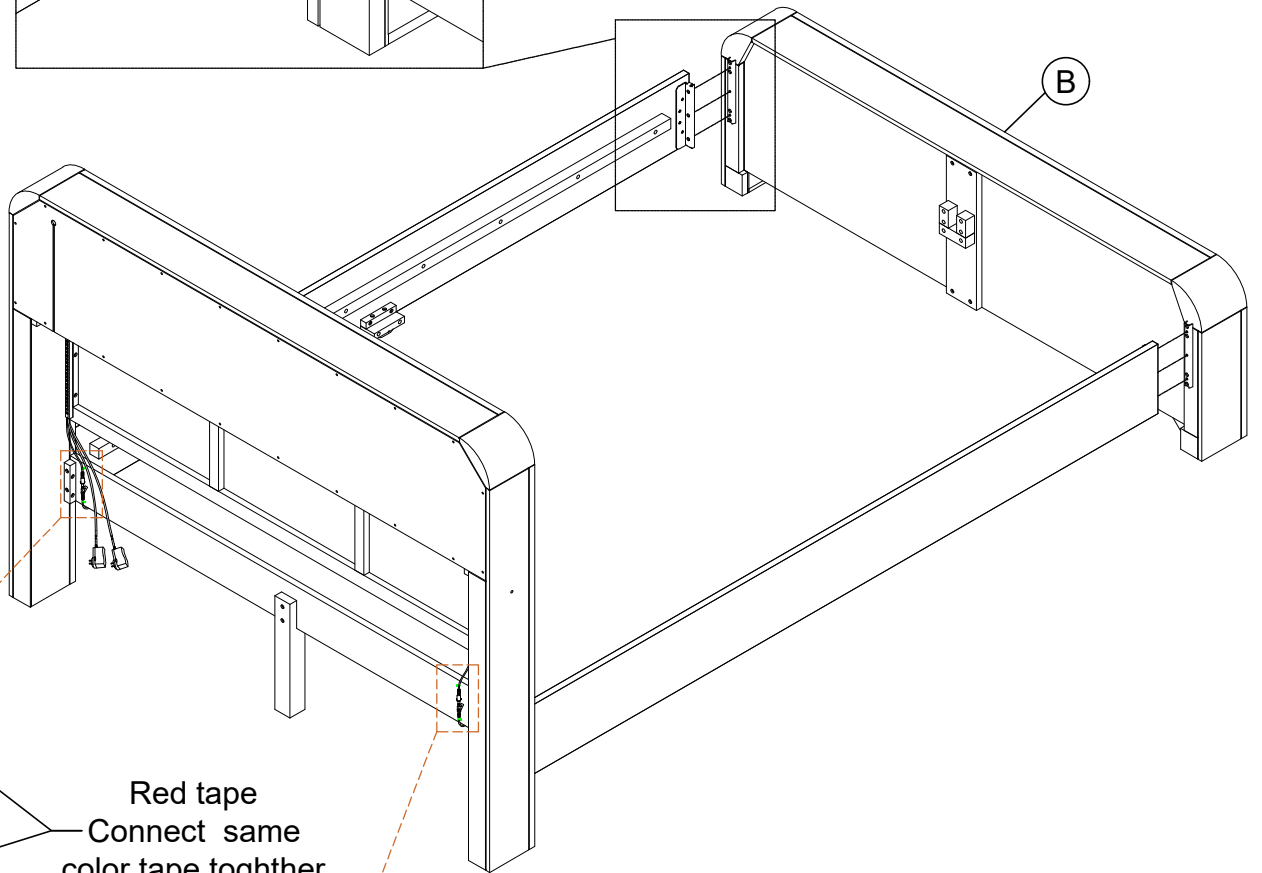

No	Name of Hardware	Q.ty
①	Bolt M6x10 	12
②	Allen Key (K5) 	1
③	Bolts M6x70 	2
④	Allen key K4 	1
⑤	Screws Ø4 x 30 	8
⑥	Phillips Screwdriver 	Not Included

1

2

3

Red tape
Connect same
color tape together

Green tape
Connect same
color tape together

7

True View

USB Outputs

USB-A or USB-C Output – 5V 3A, 9V 2A or 12V 1.5A

USB-A + USB-C Max Output – 5V 3A

Lights

Headboard lights can be switched on/off from either side of the headboard.

Automatically switch off after 60 minutes